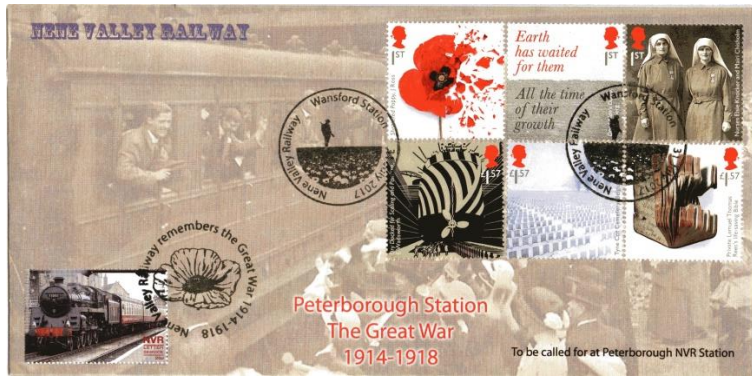

C276 Issued 31st July 2017 WWI Full set Price £12.70